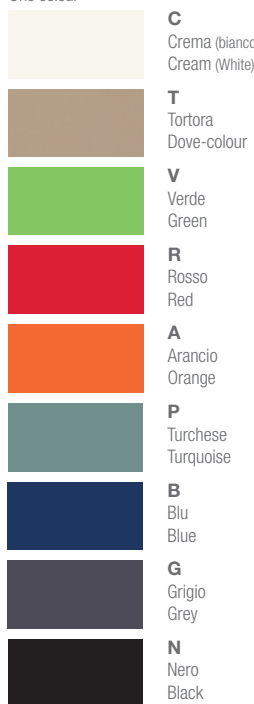

Polipropilene mono o bicolore
One or two colours polypropylene
Retroschienaie lucido
Glossy backshell

....S
Monocolor/bicolore con sedile imbottito
One or two colours with padded seat

.....SS
Polipropilene monocolor con parte anteriore sedile e schienale rivestiti
One colour polypropylene shell with seat-back padded in the front

.....SL
Polipropilene monocolor con parte anteriore sedile e schienale rivestiti
One colour polypropylene shell with seat-back padded in the front

Carter per impilabilità nelle versioni con sedile imbottito
Under seat shell to stack the chairs for padded seat versions

AV
Vern. col. alluminio
Alu painted frame

AB
Vern. col. bianco
White painted frame

AN
Vern. col. nero
Black painted frame

ACC
Cromato
Chromed frame

LE
4 gambe acero verniciato (con feltrini-non impilabile)
4 legs painted maple (with felt glides-not stackable)

Monocolor One colour

Polipropilene bicolore Two colours polypropylene

Normativa europea EN 13761-EN15373 (versione 4 gambe)

A richiesta/by request
Omologazione al fuoco Classe 11M