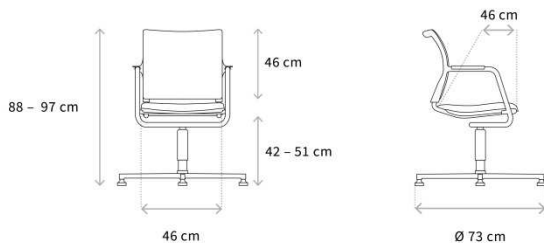

### DIMENSIONS

Weight: approx.: 6,5 kg