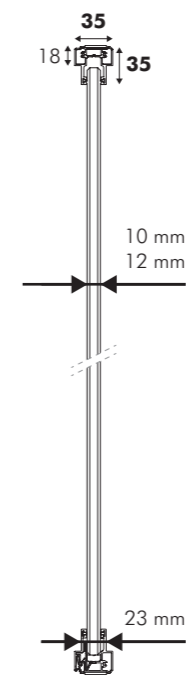

FINITURE

Finishes / Ausführungen / Finitions / Acabados

profilo

PROFILE
PROFIL
PROFIL
PERFIL

aluminium

AO ANODIZED

AL GLOSSY BRUSHED ALUMINIUM

BI WHITE PAINTED

NE BLACK PAINTED

finitura vetri

FINISHING GLASSES
GLAS AUSFÜHRUNG
FINITION VERRES
ACABADO CRISTAL

glass

V00 TRANSPARENT

V0C FROSTED GLASS

VFM FUMÉ

V0B SILK-SCREEN PRINTED
CLEAR GLASS

VTX0 EXTRA CLEAR
TRANSPARENT