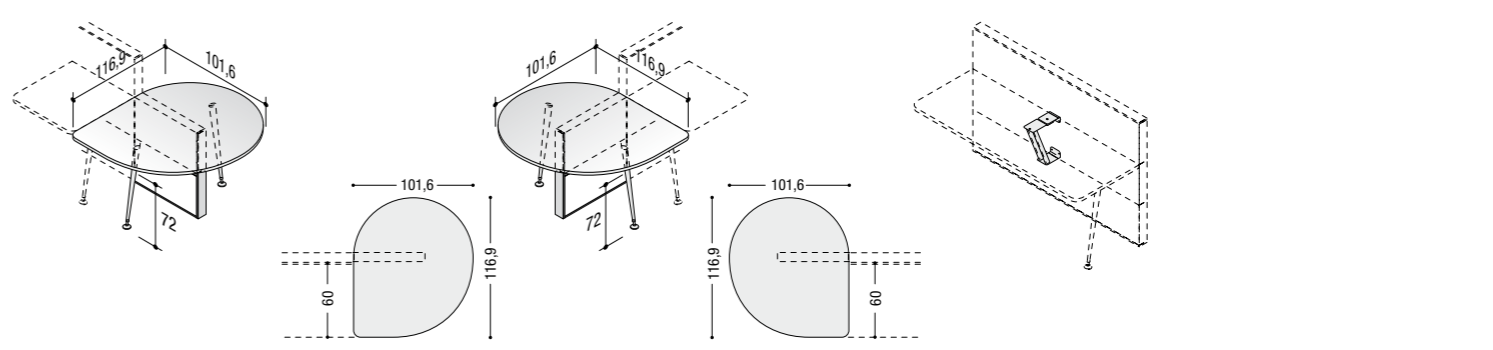

Partition elements