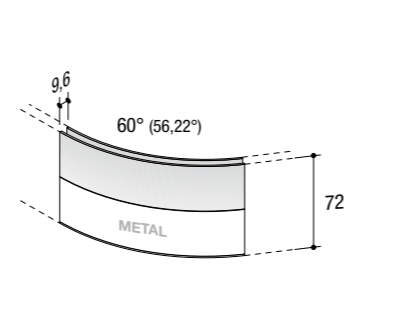

Partition elements