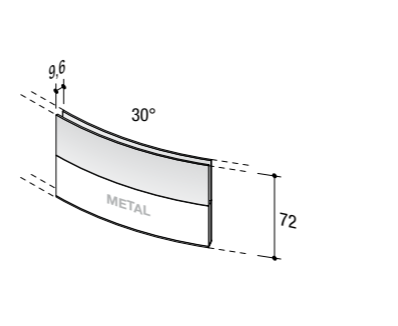

Partition elements