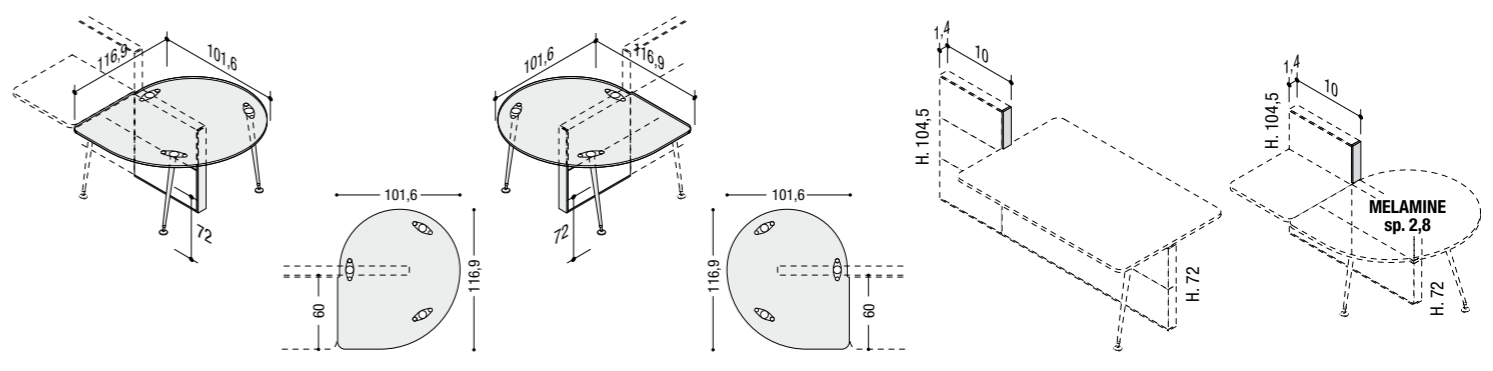

Partition elements