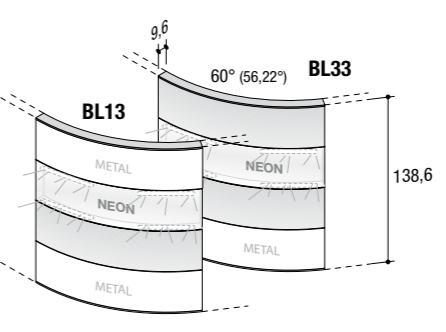

Partition elements