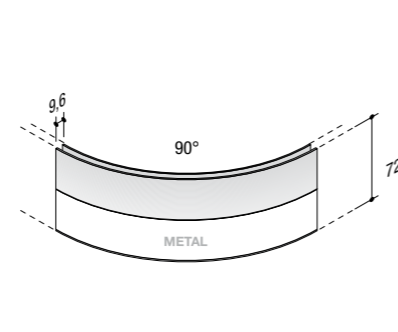

Partition elements