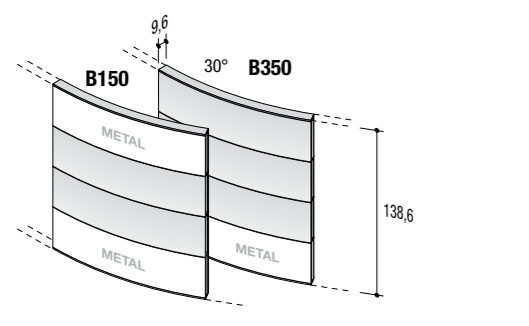

Partition elements