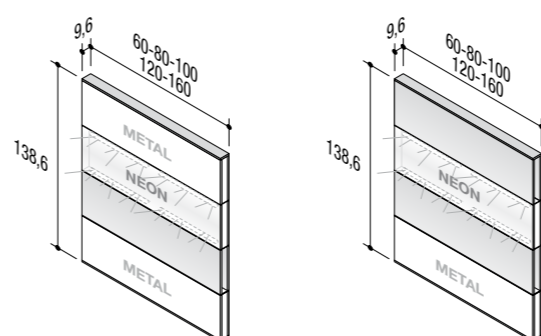

Partition elements