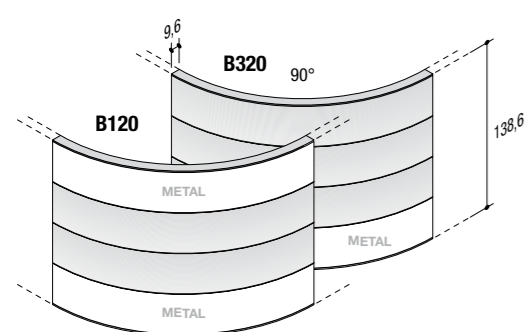

Partition elements