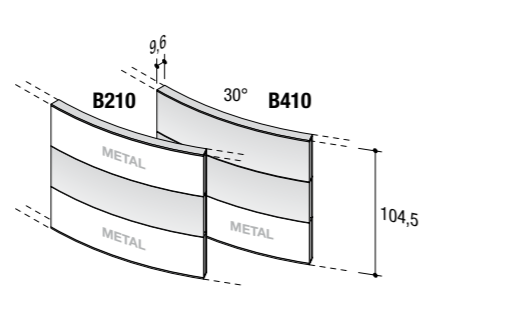

Partition elements