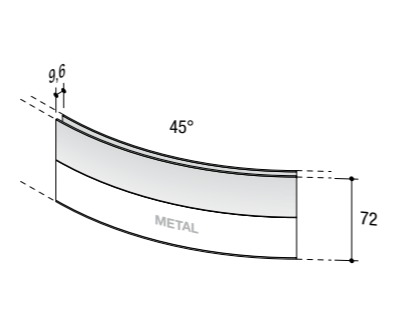

Partition elements