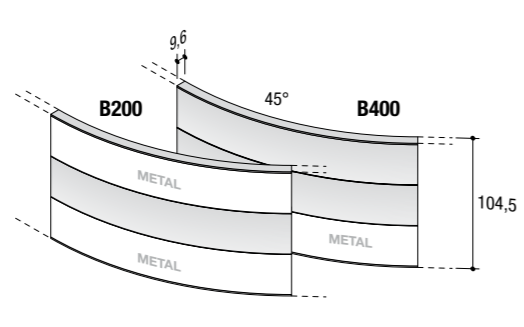

Partition elements