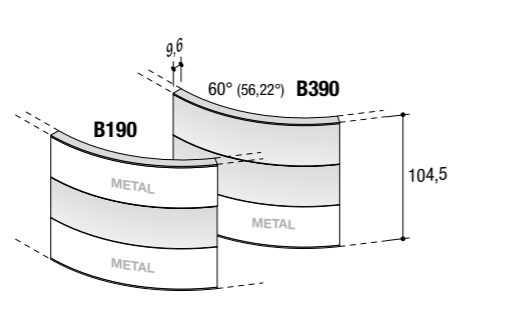

Partition elements