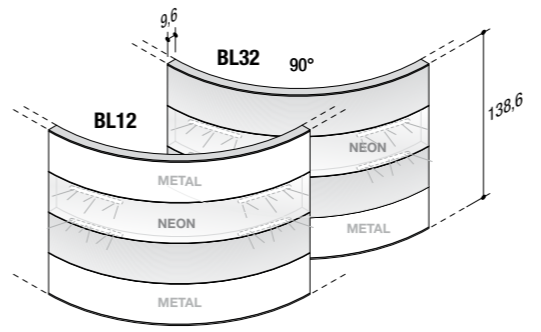

Partition elements