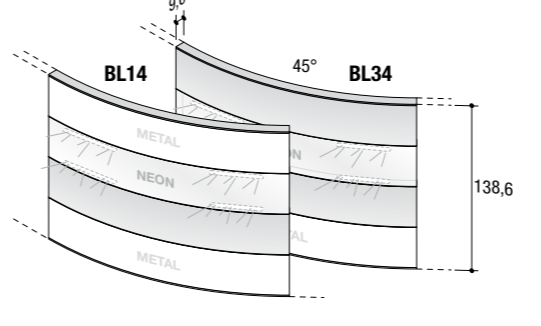

Partition elements