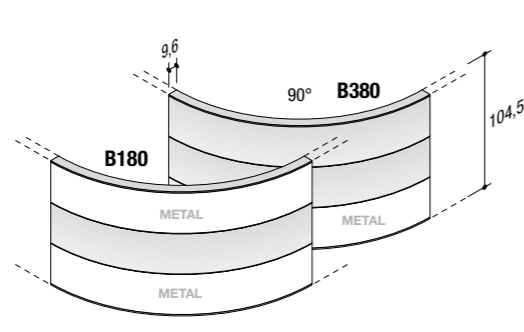

Partition elements