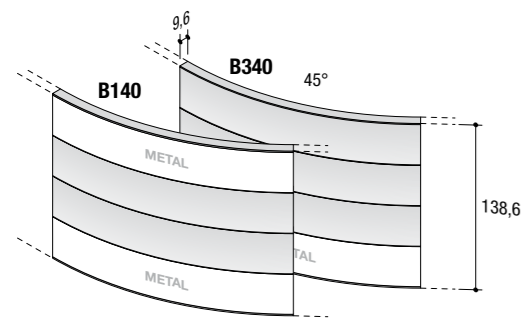

Partition elements