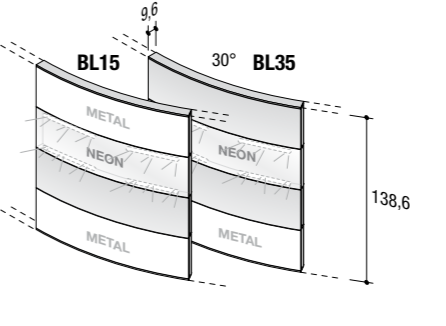

Partition elements