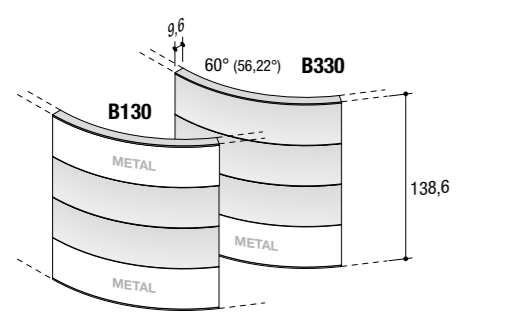

Partition elements