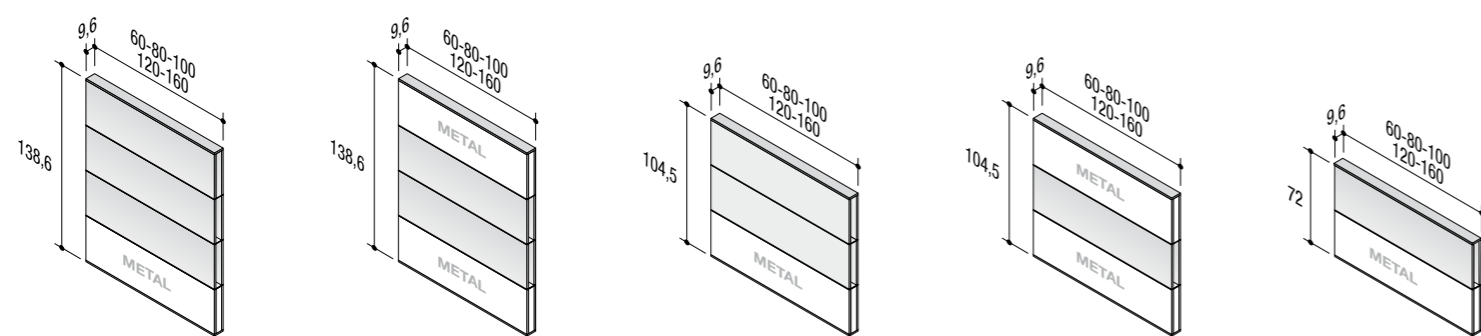

Partition elements